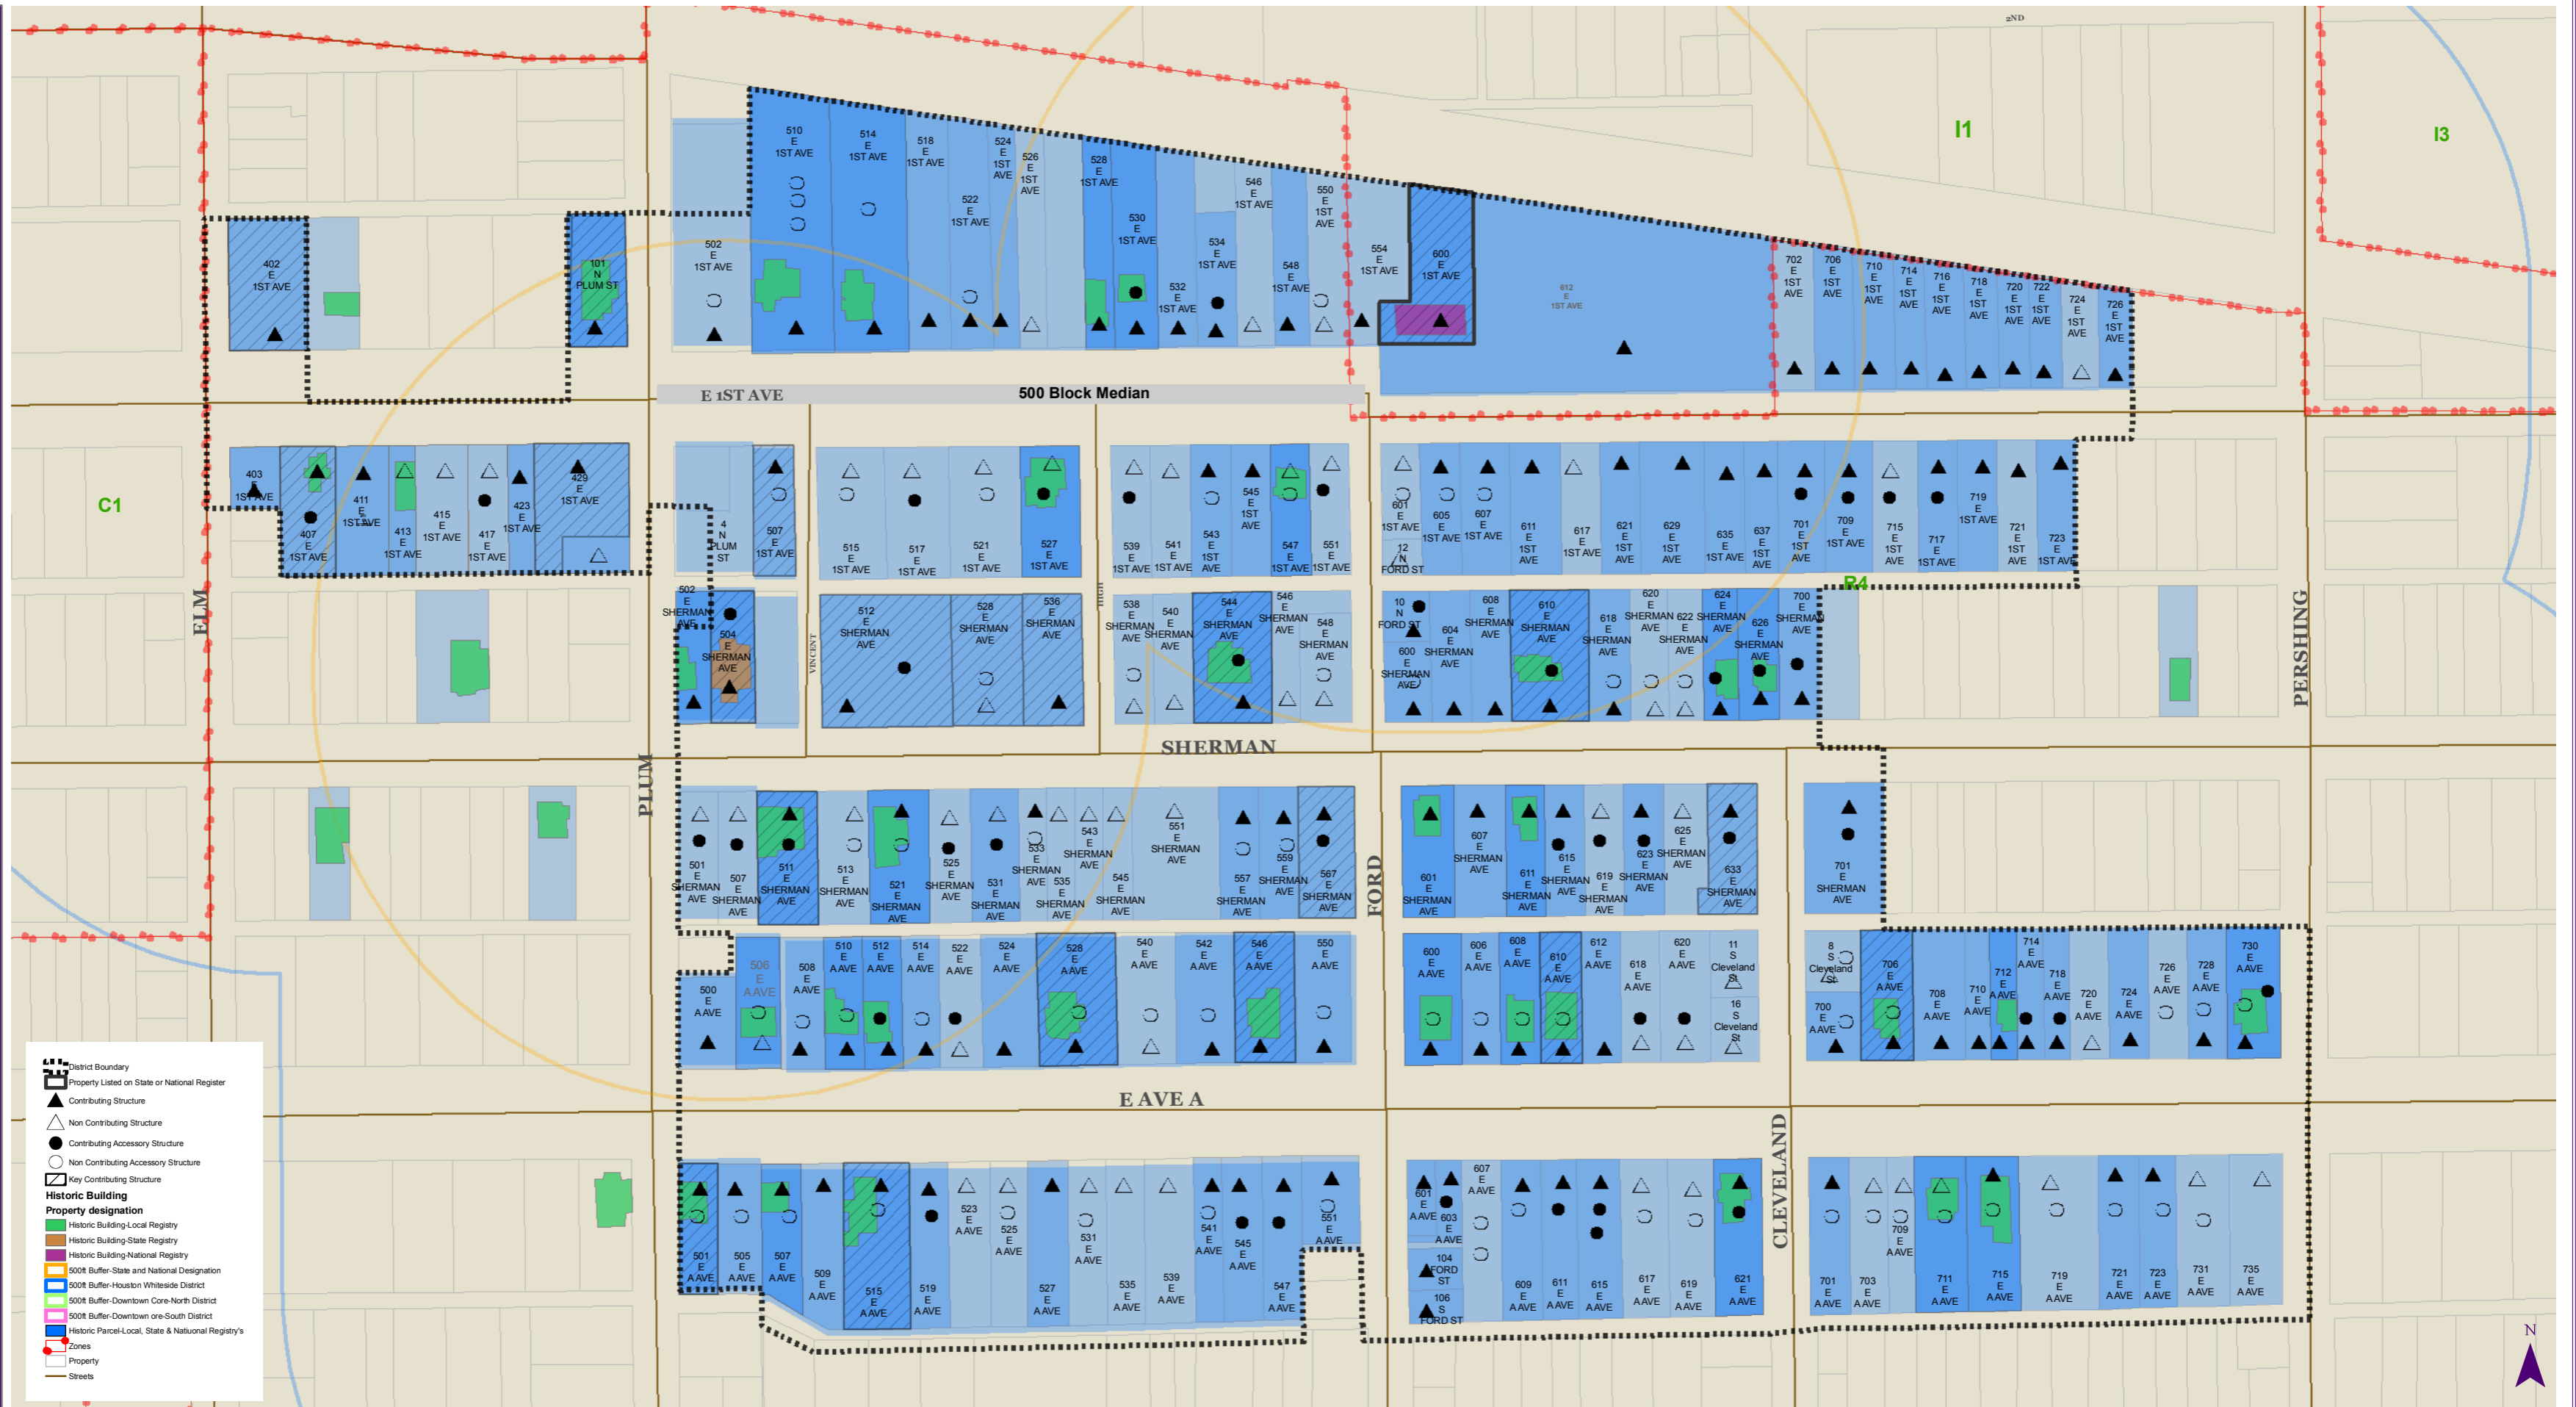

# Houston Whiteside National Register District

- District Boundary
- Property Listed on State or National Register
- Contributing Structure
- Non Contributing Structure
- Contributing Accessory Structure
- Non Contributing Accessory Structure
- Key Contributing Structure
- Historic Building**
- Historic Building-Local Registry
- Historic Building-State Registry
- Historic Building-National Registry
- 500R Buffer-State and National Designation
- 500R Buffer-Houston Whiteside District
- 500R Buffer-Downtown Core-North District
- 500R Buffer-Downtown Core-South District
- Historic Parcel-Local, State & National Registry's
- Zones
- Property
- Streets