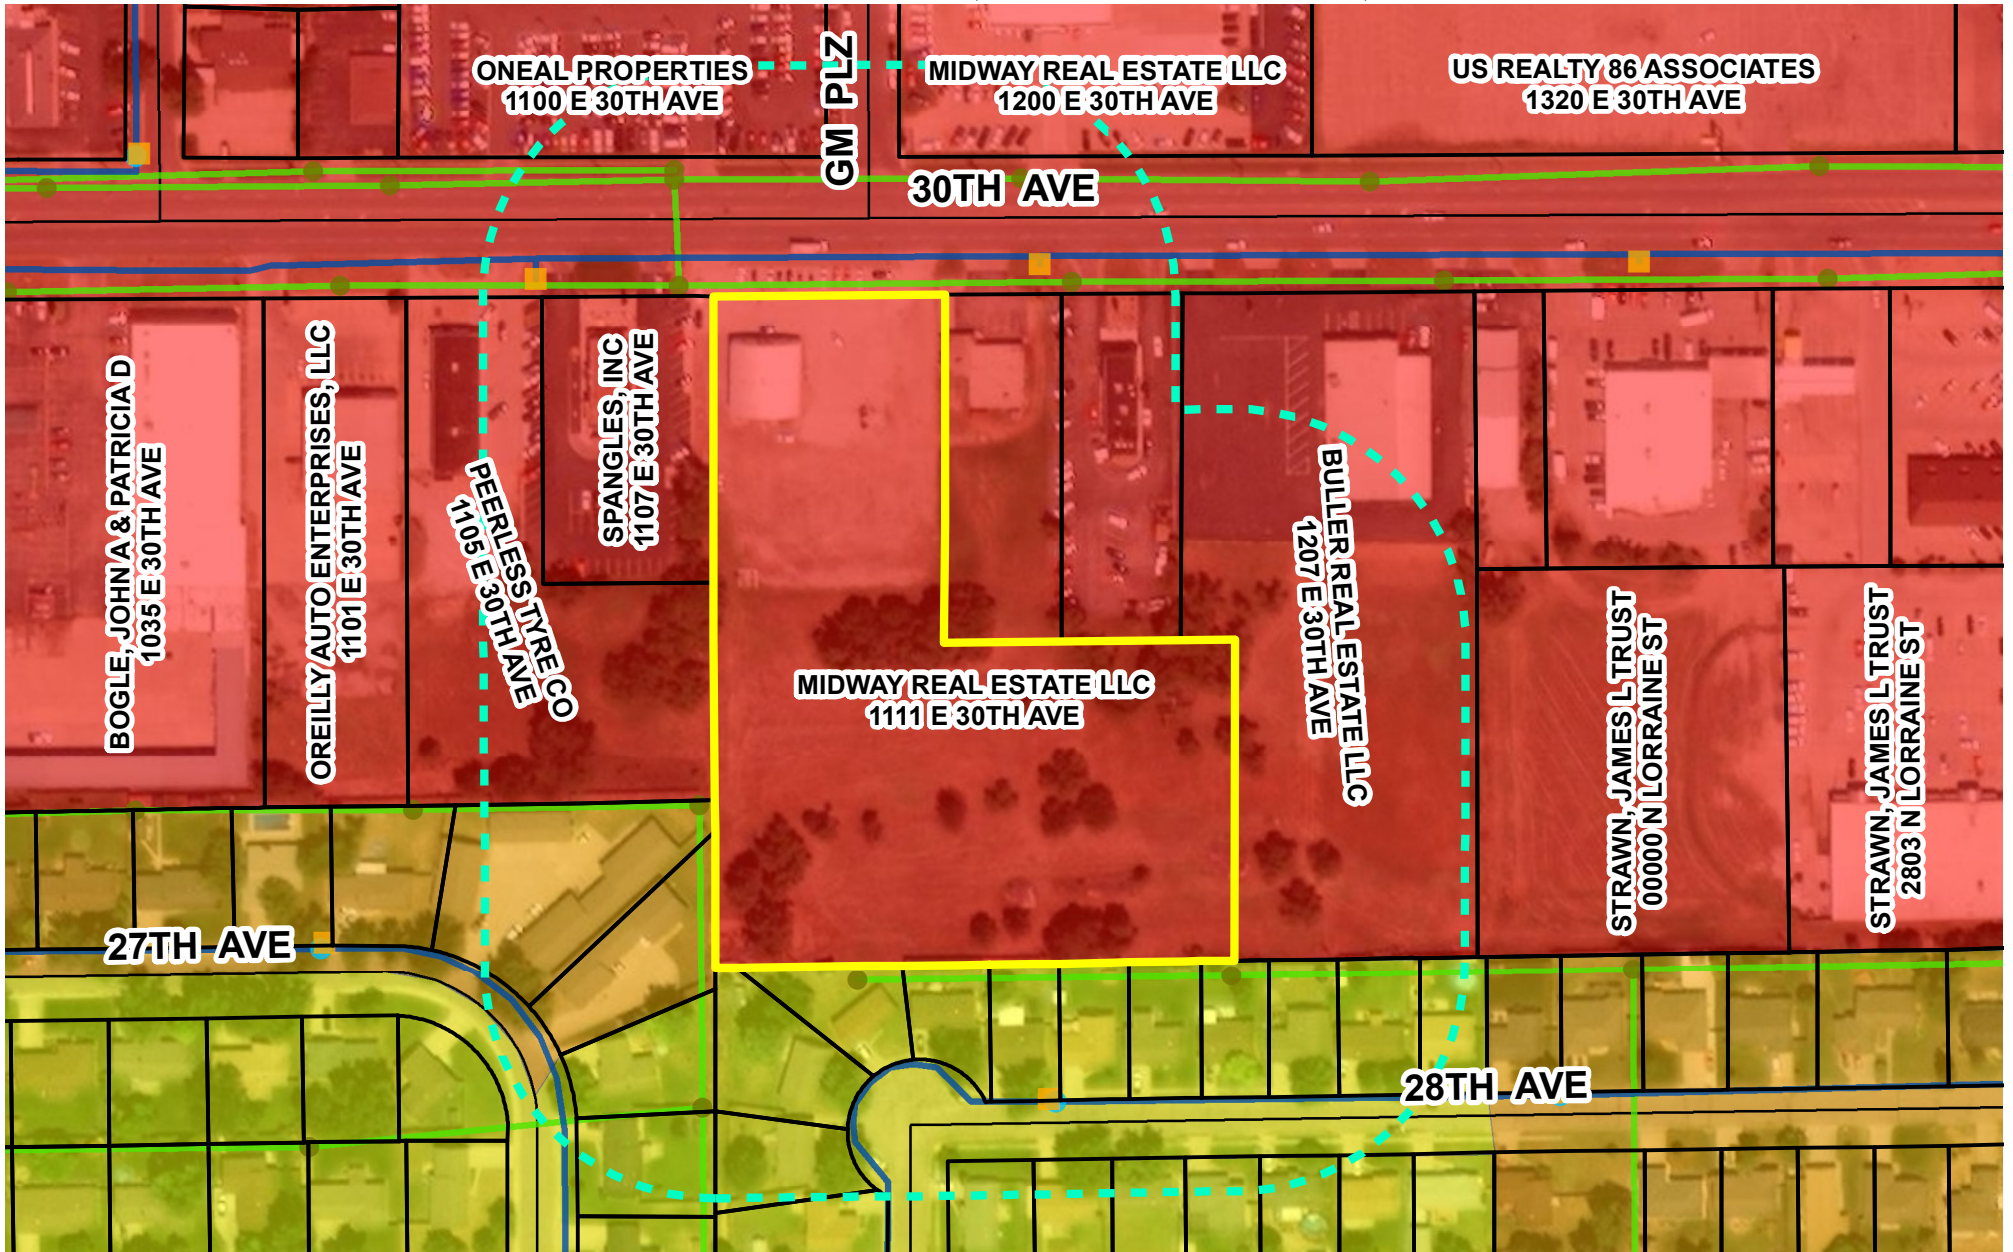

SUP21-000002 Comprehensive Land Use Map

1111 E 30th Avenue, Hutchinson, Kansas

0 112.5 225 Feet