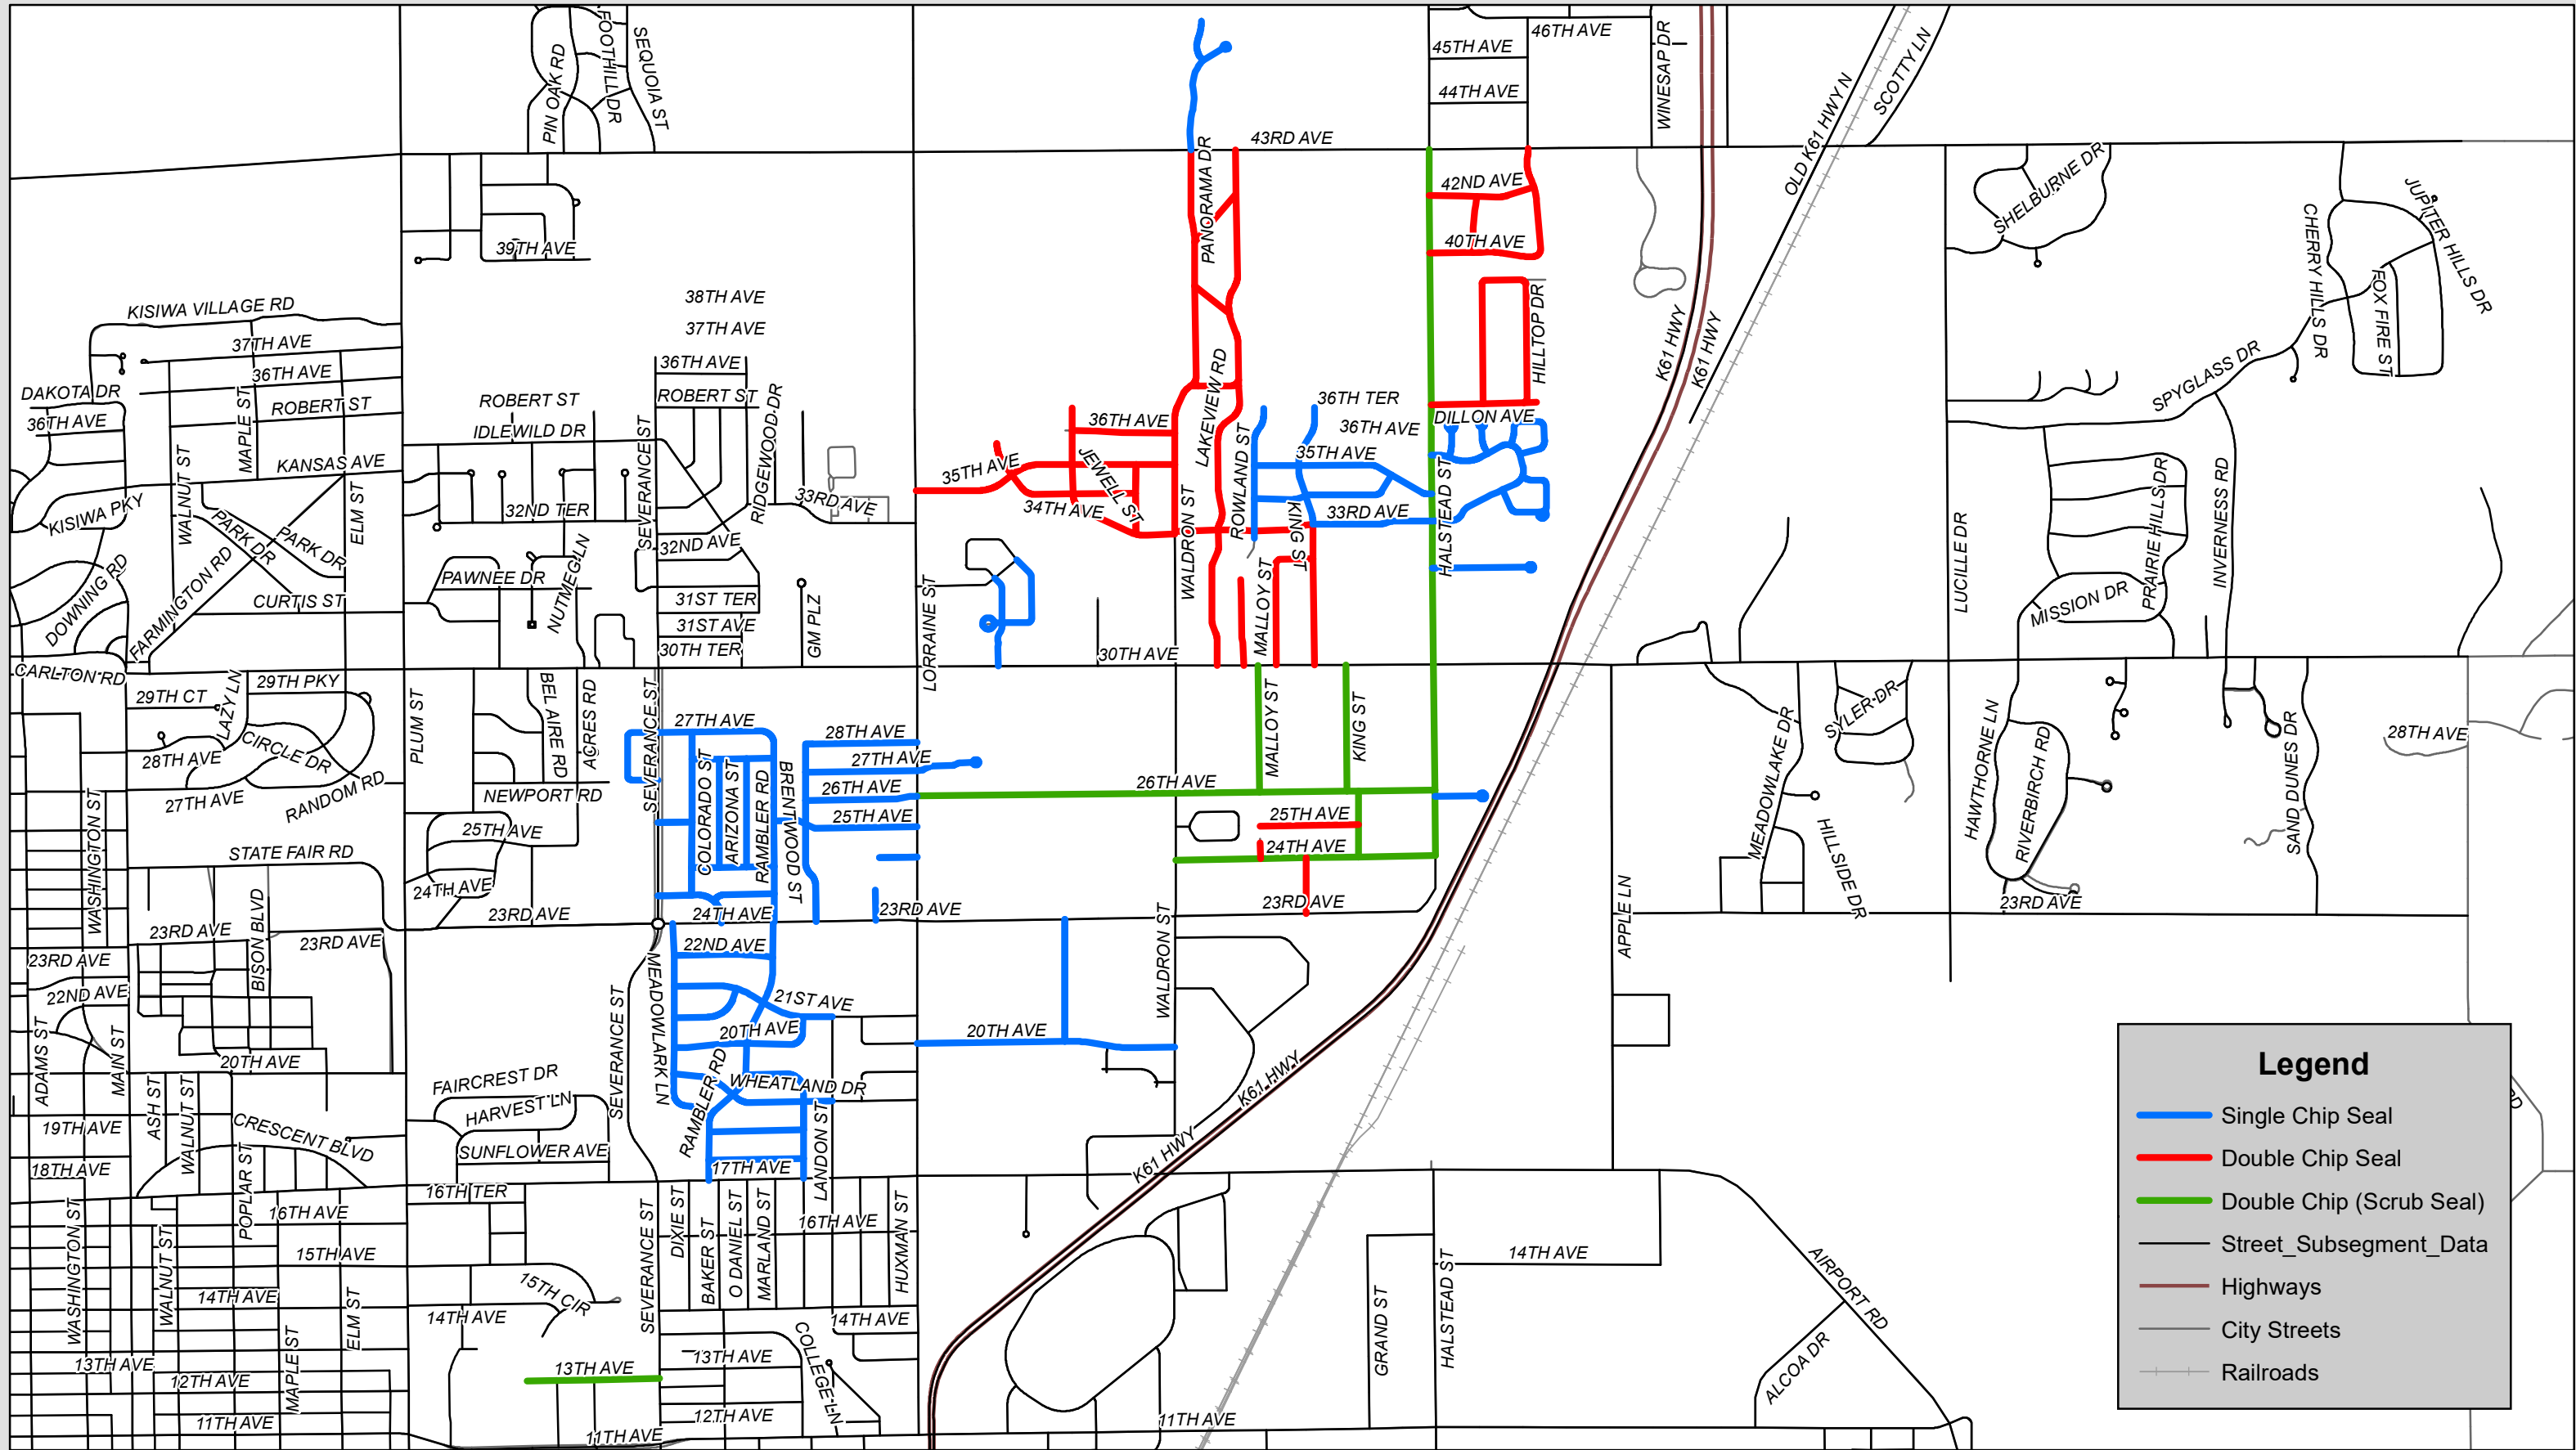

2021 Residential Street Maintenance Program

Legend

- Single Chip Seal
- Double Chip Seal
- Double Chip (Scrub Seal)
- Street_Subsegment_Data
- Highways
- City Streets
- Railroads