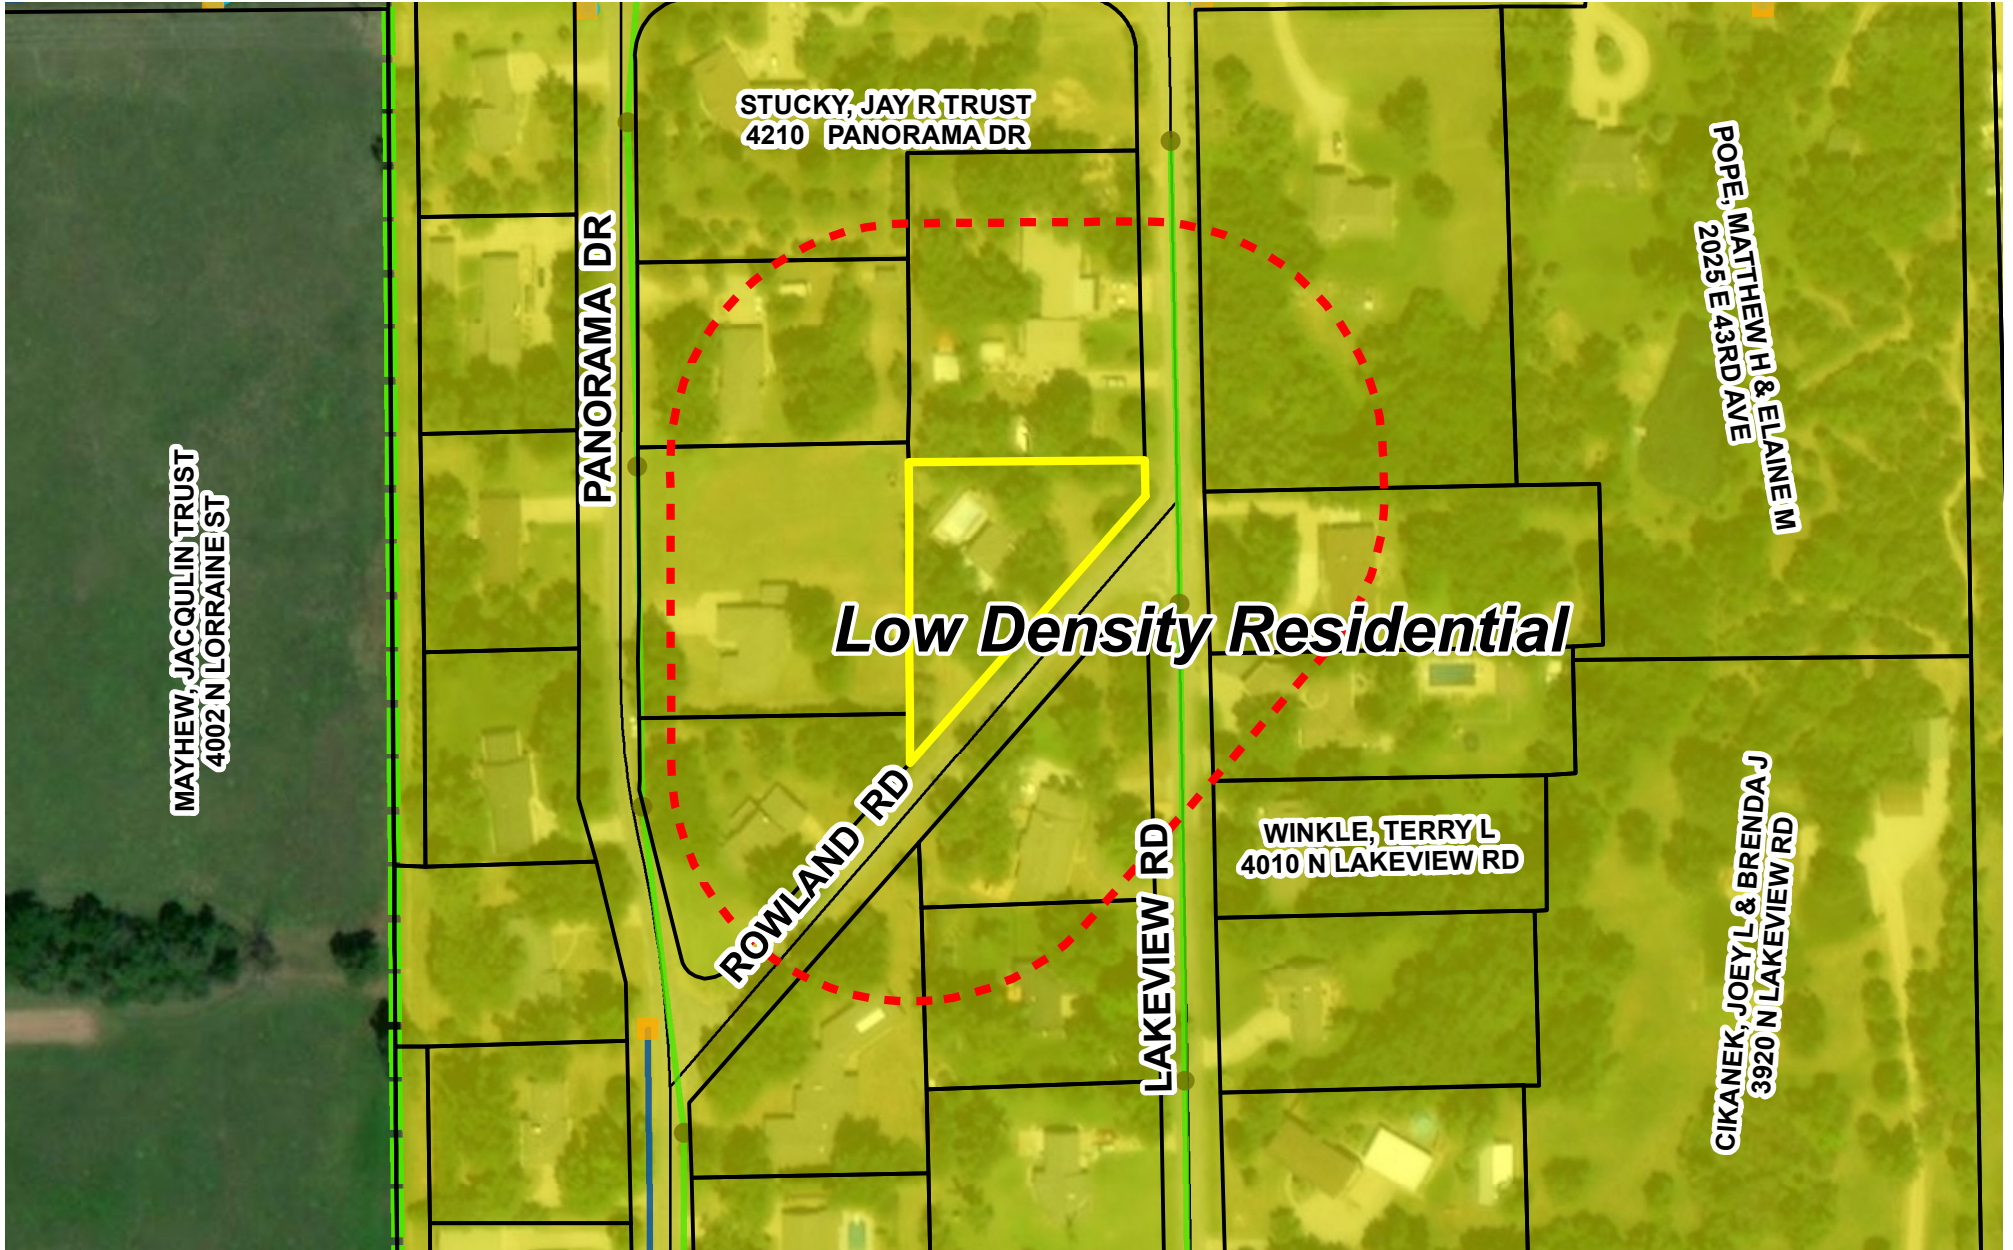

ZV21-000002 Comp Plan Map

6 Rowland Rd, Hutchinson, Kansas

0 110 220 Feet