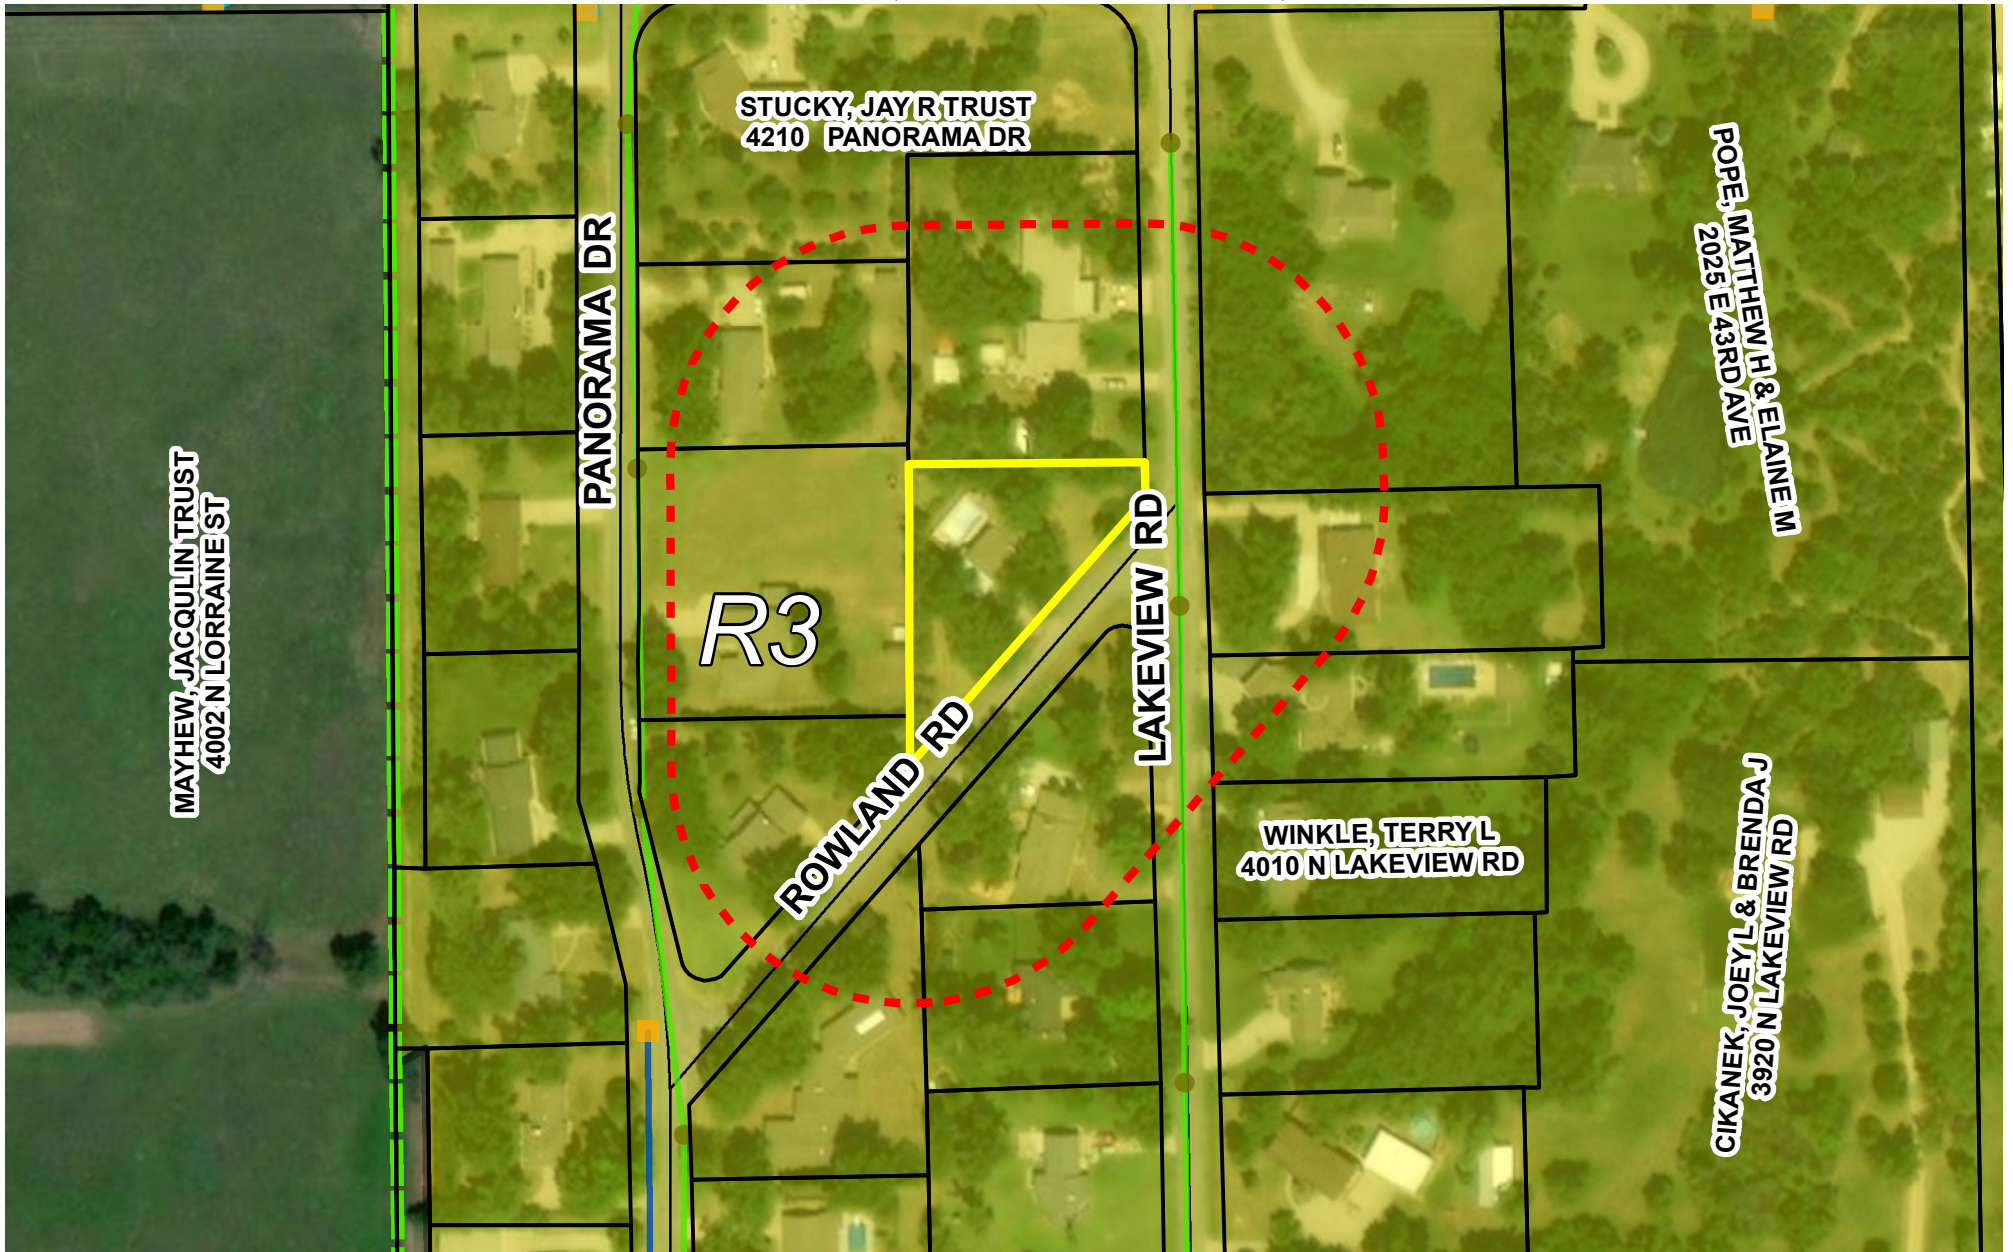

ZV21-000002 Zoning Map

6 Rowland Rd, Hutchinson, Kansas

0 110 220 Feet