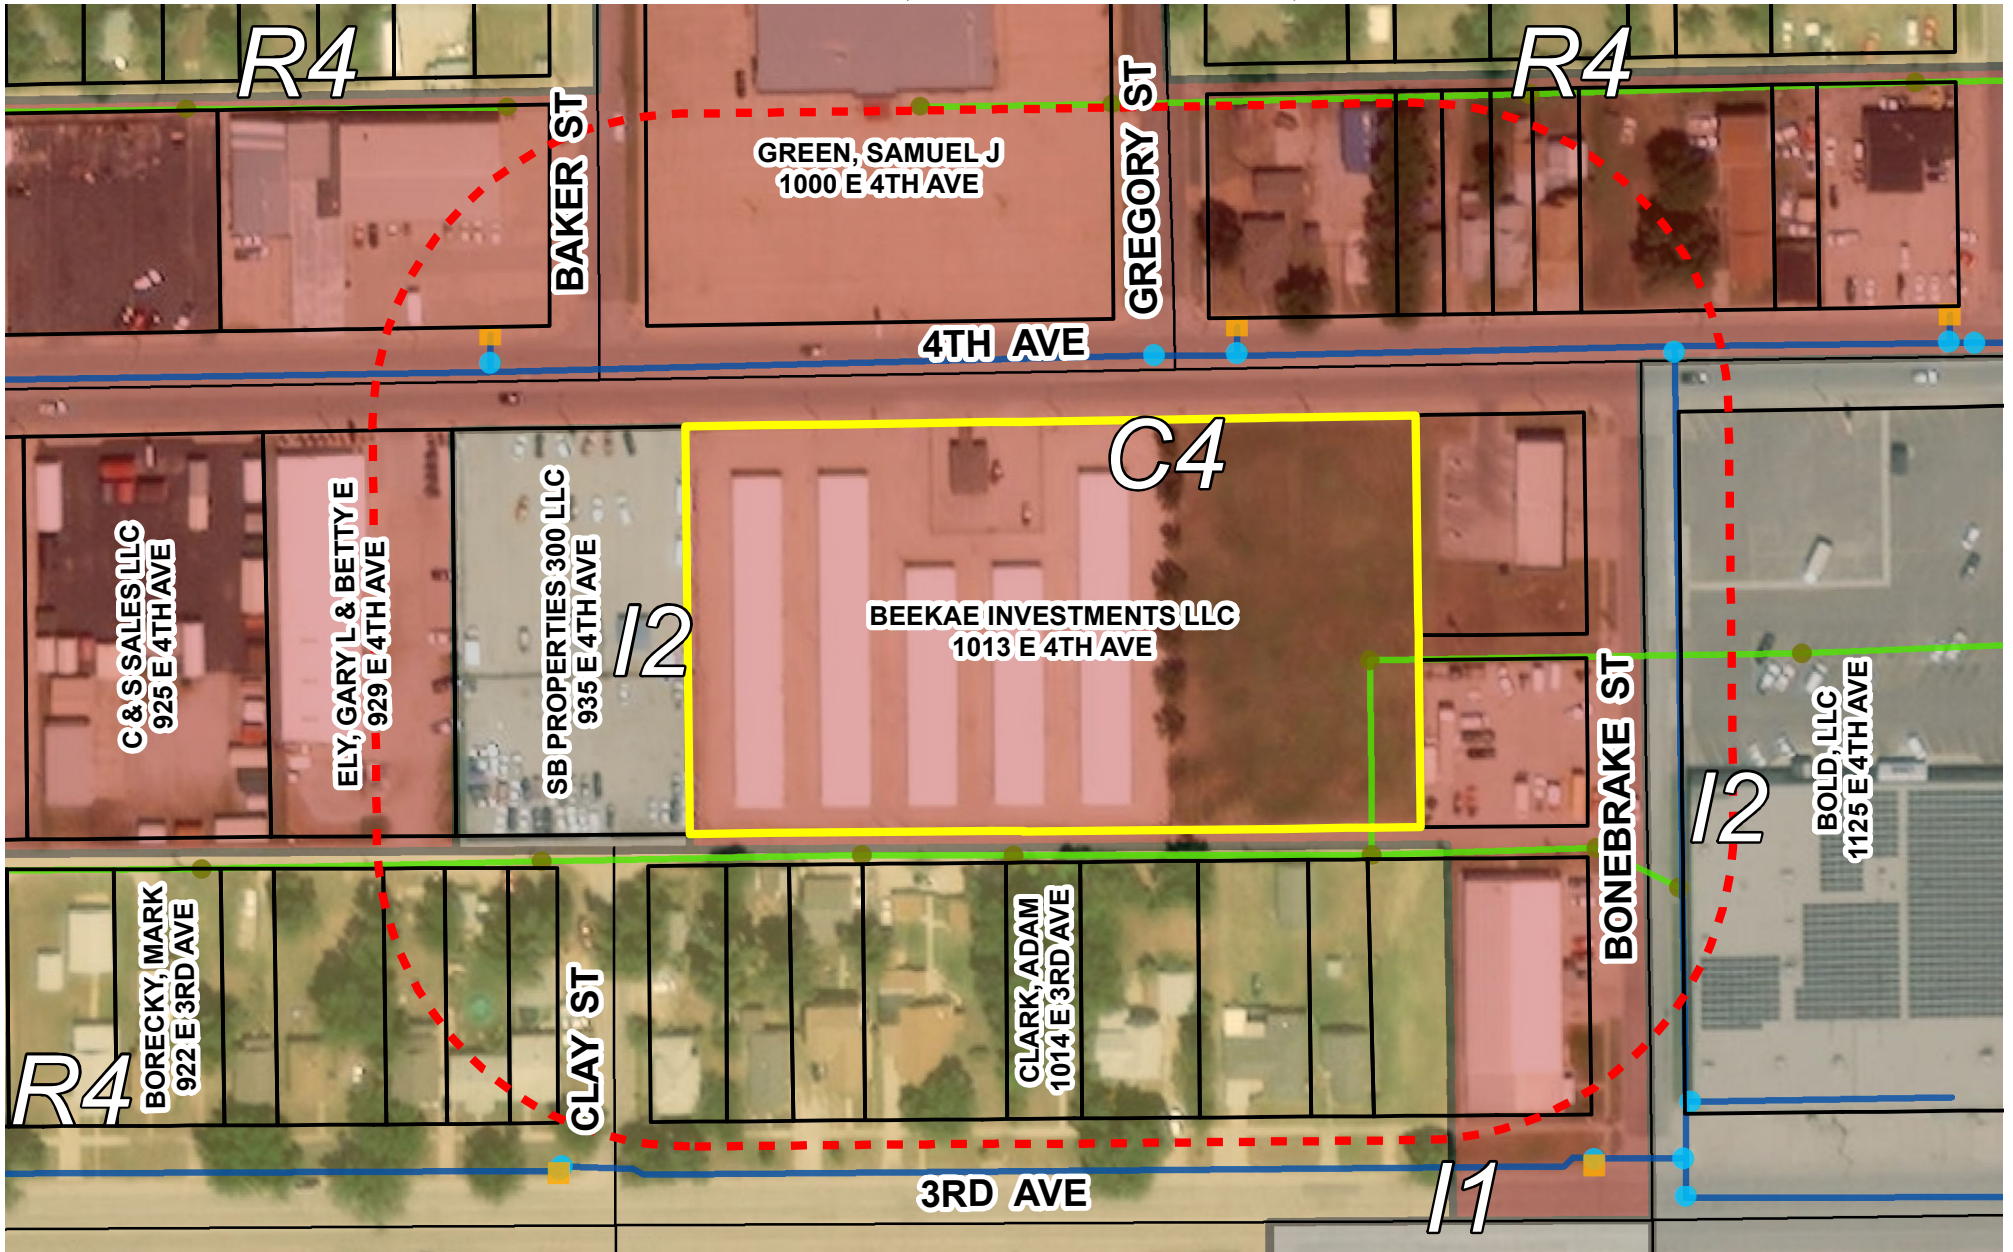

# ZV21-000003 Zoning Map

## 1013 E 4th Ave, Hutchinson, Kansas

0 80 160 Feet